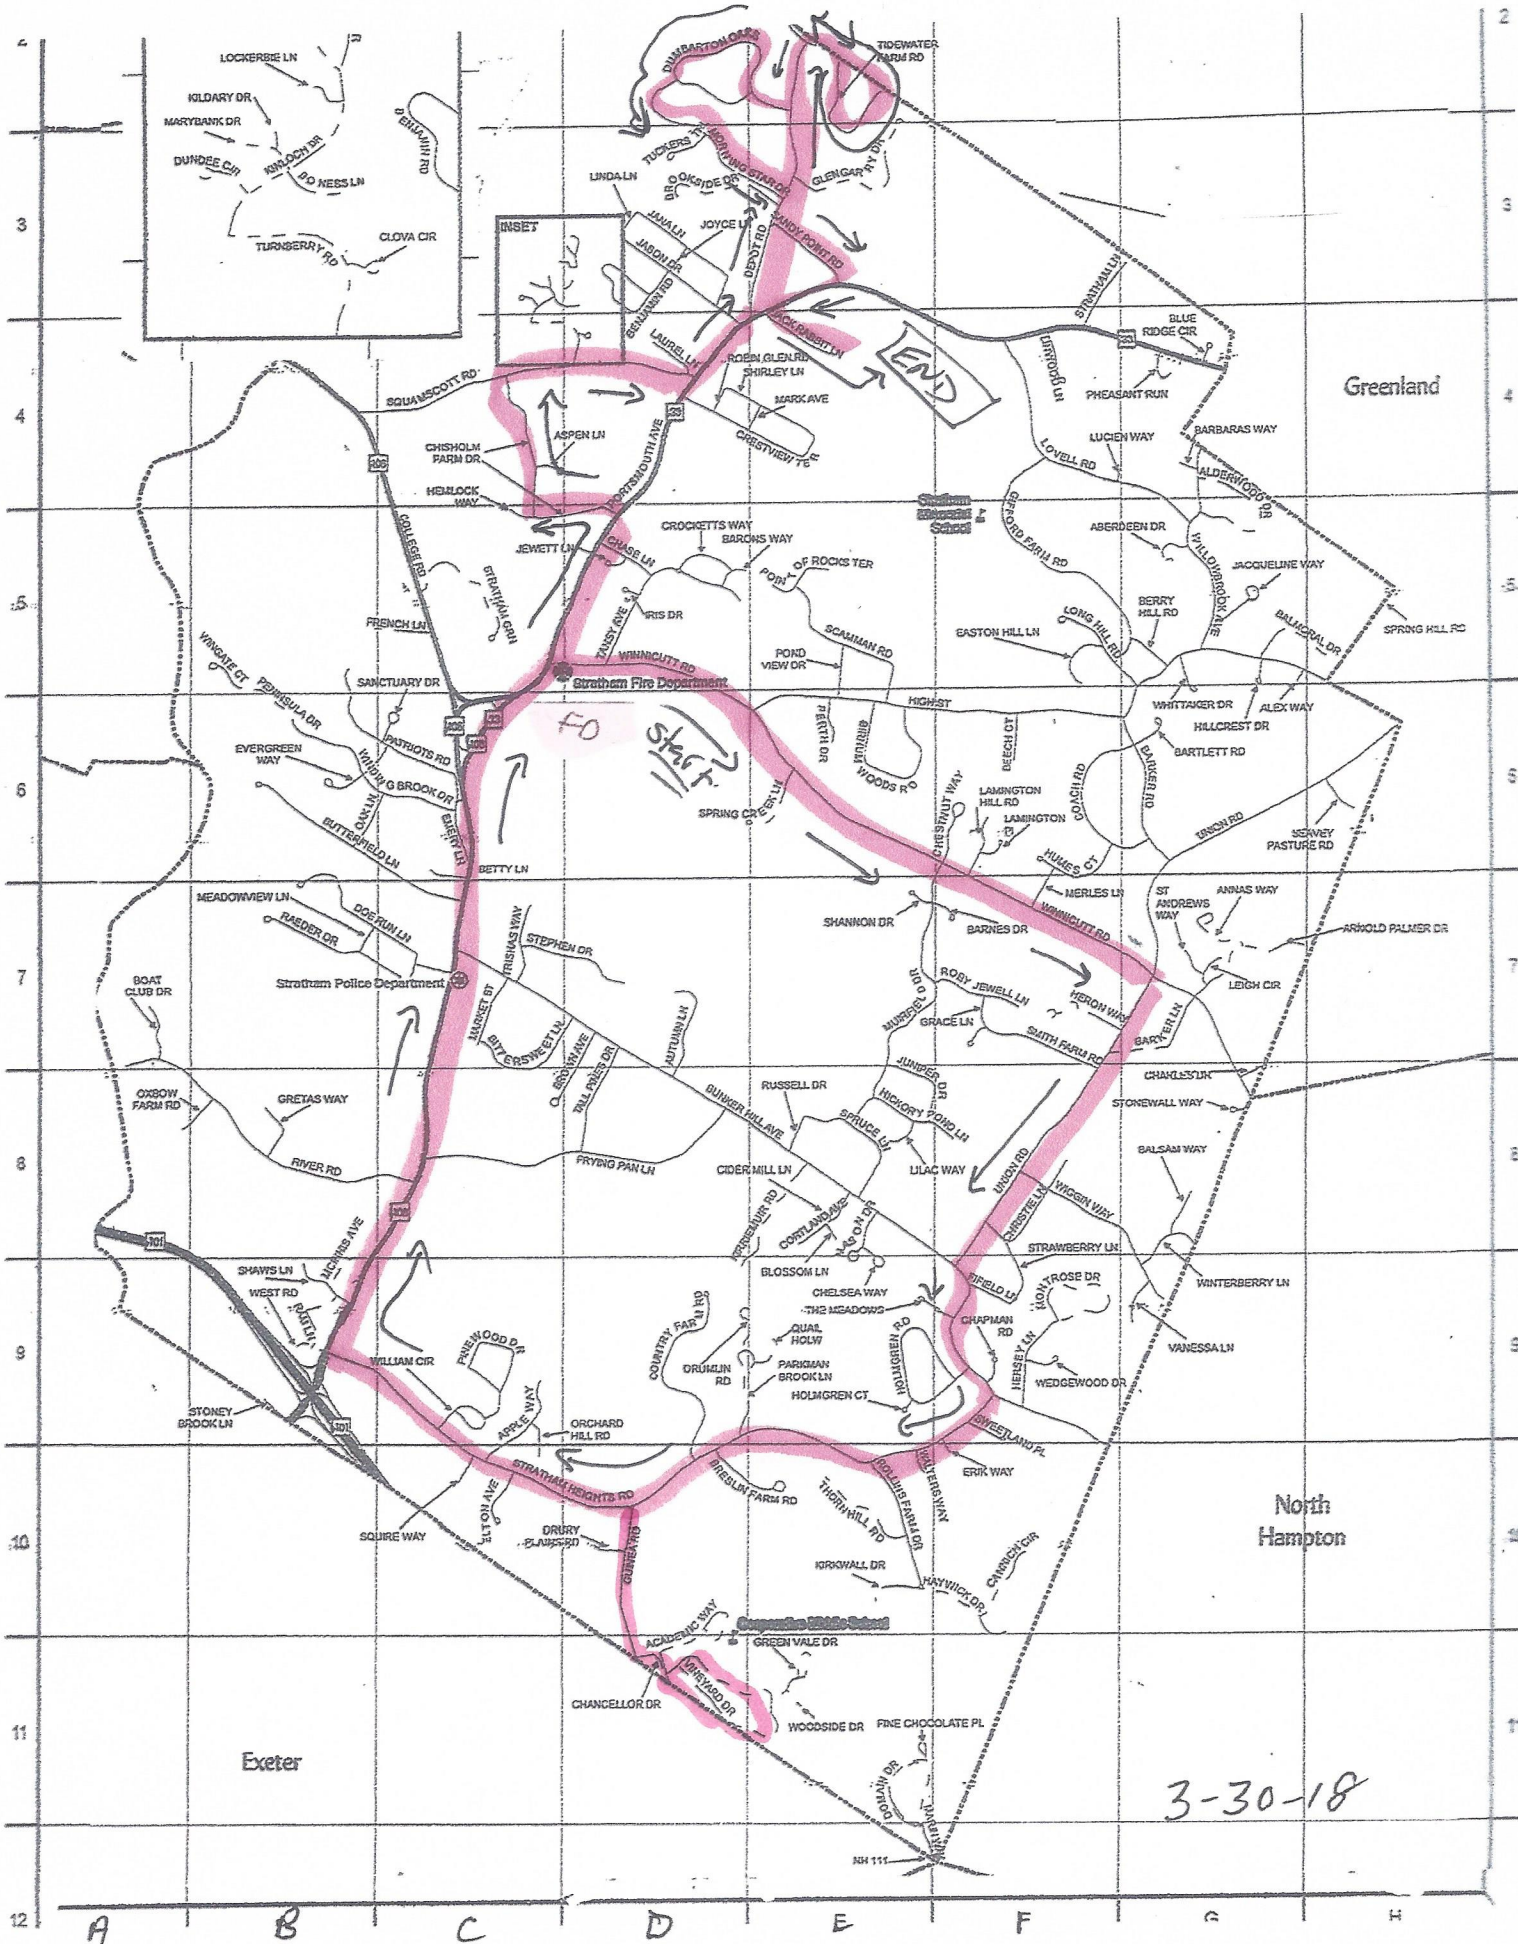

## 2022 Holiday Parade Route

Saturday, December 17, 5:00 pm

- Begins at the Stratham Fire Station
- Right down Winnicut Rd
- Right on Union Rd.
- Left on Bunker Hill Ave.
- Right on Stratham Heights Rd.
- Left on Guinea Rd.
- Left on Academic Way
- Right on Chancellor
- Left on Vineyard through Loop
- Right on Chancellor
- Left on Academic Way
- Right on Guinea Rd.
- Left on Stratham Heights Rd.
- Right onto Rt. 33/Portsmouth Ave.
- Left on Chisholm Farm
- Right onto Squamscott Rd
- Left on Rt. 33/Portsmouth Ave.
- Left onto Depot Rd.
- Right on Tidewater Farm and Loop
- Left on Depot Rd.
- Right on Dumbarton Oaks
- Right on Morning Star Dr.
- Right on Depot Rd.
- Left on Sandy Point Rd.
- Right on Rt. 33/Portsmouth Ave.
- Left on Jack Rabbit to SHP
- Approximate arrival time to SHP is 6pm

Greenland

North Hampton

Exeter

3-30-18

NH 111

A B C D E F G H

12

11

11

10

10

9

9

8

8

7

7

6

6

5

5

4

4

3