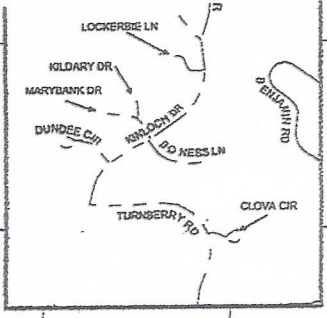

## 2022 Holiday Parade Route

Saturday, December 17, 5:00 pm

- Begins at the Stratham Fire Station
- Right down Winnicut Rd
- Right on Union Rd.
- Left on Bunker Hill Ave.
- Right on Stratham Heights Rd.
- Left on Guinea Rd.
- Left on Academic Way
- Right on Chancellor
- Left on Vineyard through Loop
- Right on Chancellor
- Left on Academic Way
- Right on Guinea Rd.
- Left on Stratham Heights Rd.
- Right onto Rt. 33/Portsmouth Ave.
- Left on Chisholm Farm
- Right onto Squamscott Rd
- Left on Rt. 33/Portsmouth Ave.
- Left onto Depot Rd.
- Right on Tidewater Farm and Loop
- Left on Depot Rd.
- Right on Dumbarton Oaks
- Right on Morning Star Dr.
- Right on Depot Rd.
- Left on Sandy Point Rd.
- Right on Rt. 33/Portsmouth Ave.
- Left on Jack Rabbit to SHP
- Approximate arrival time to SHP is 6pm

Greenland

North Hampton

Exeter

3-30-18

NH 111

A B C D E F G H

12

11